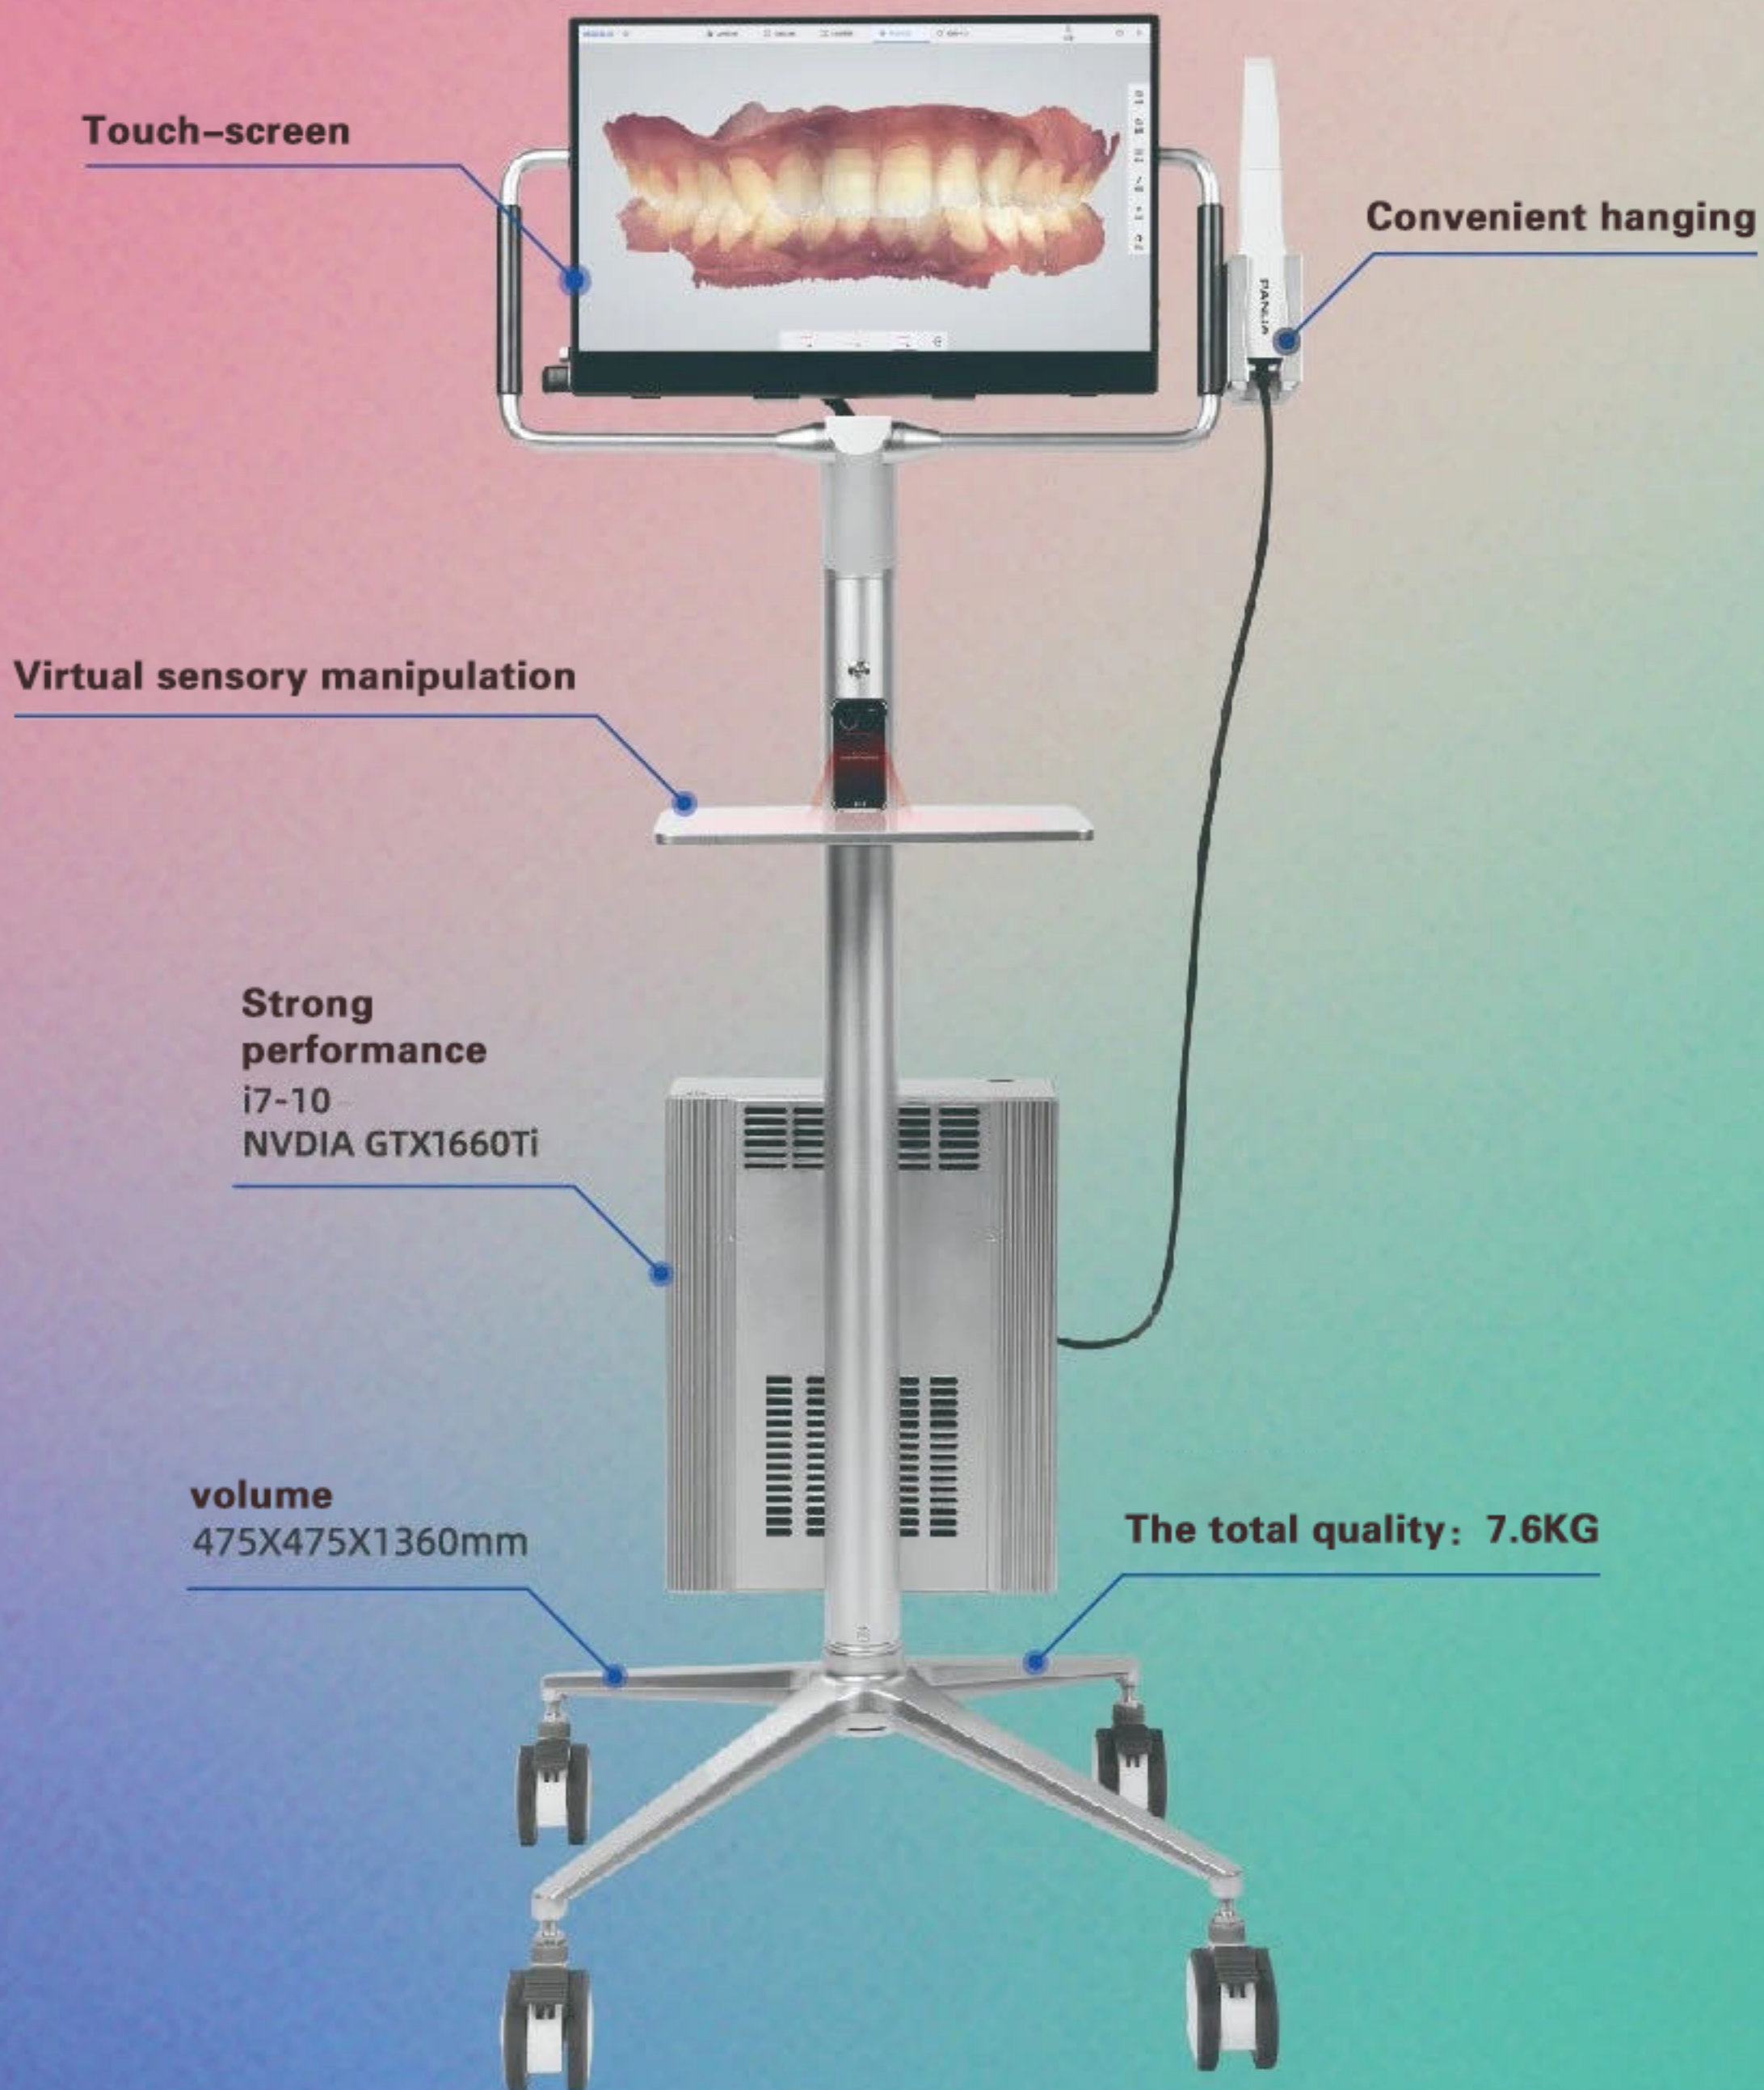

频泰科技

PINGTUM TECHNOLOGY

BAMBOO

Perfect display Convenient operation

Touch-screen

Convenient hanging

Virtual sensory manipulation

Strong performance
i7-10
NVIDIA GTX1660Ti

volume
475X475X1360mm

The total quality: 7.6KG

Tel.: 0512-66580776
info@pingtum.com
www.pingtum.com